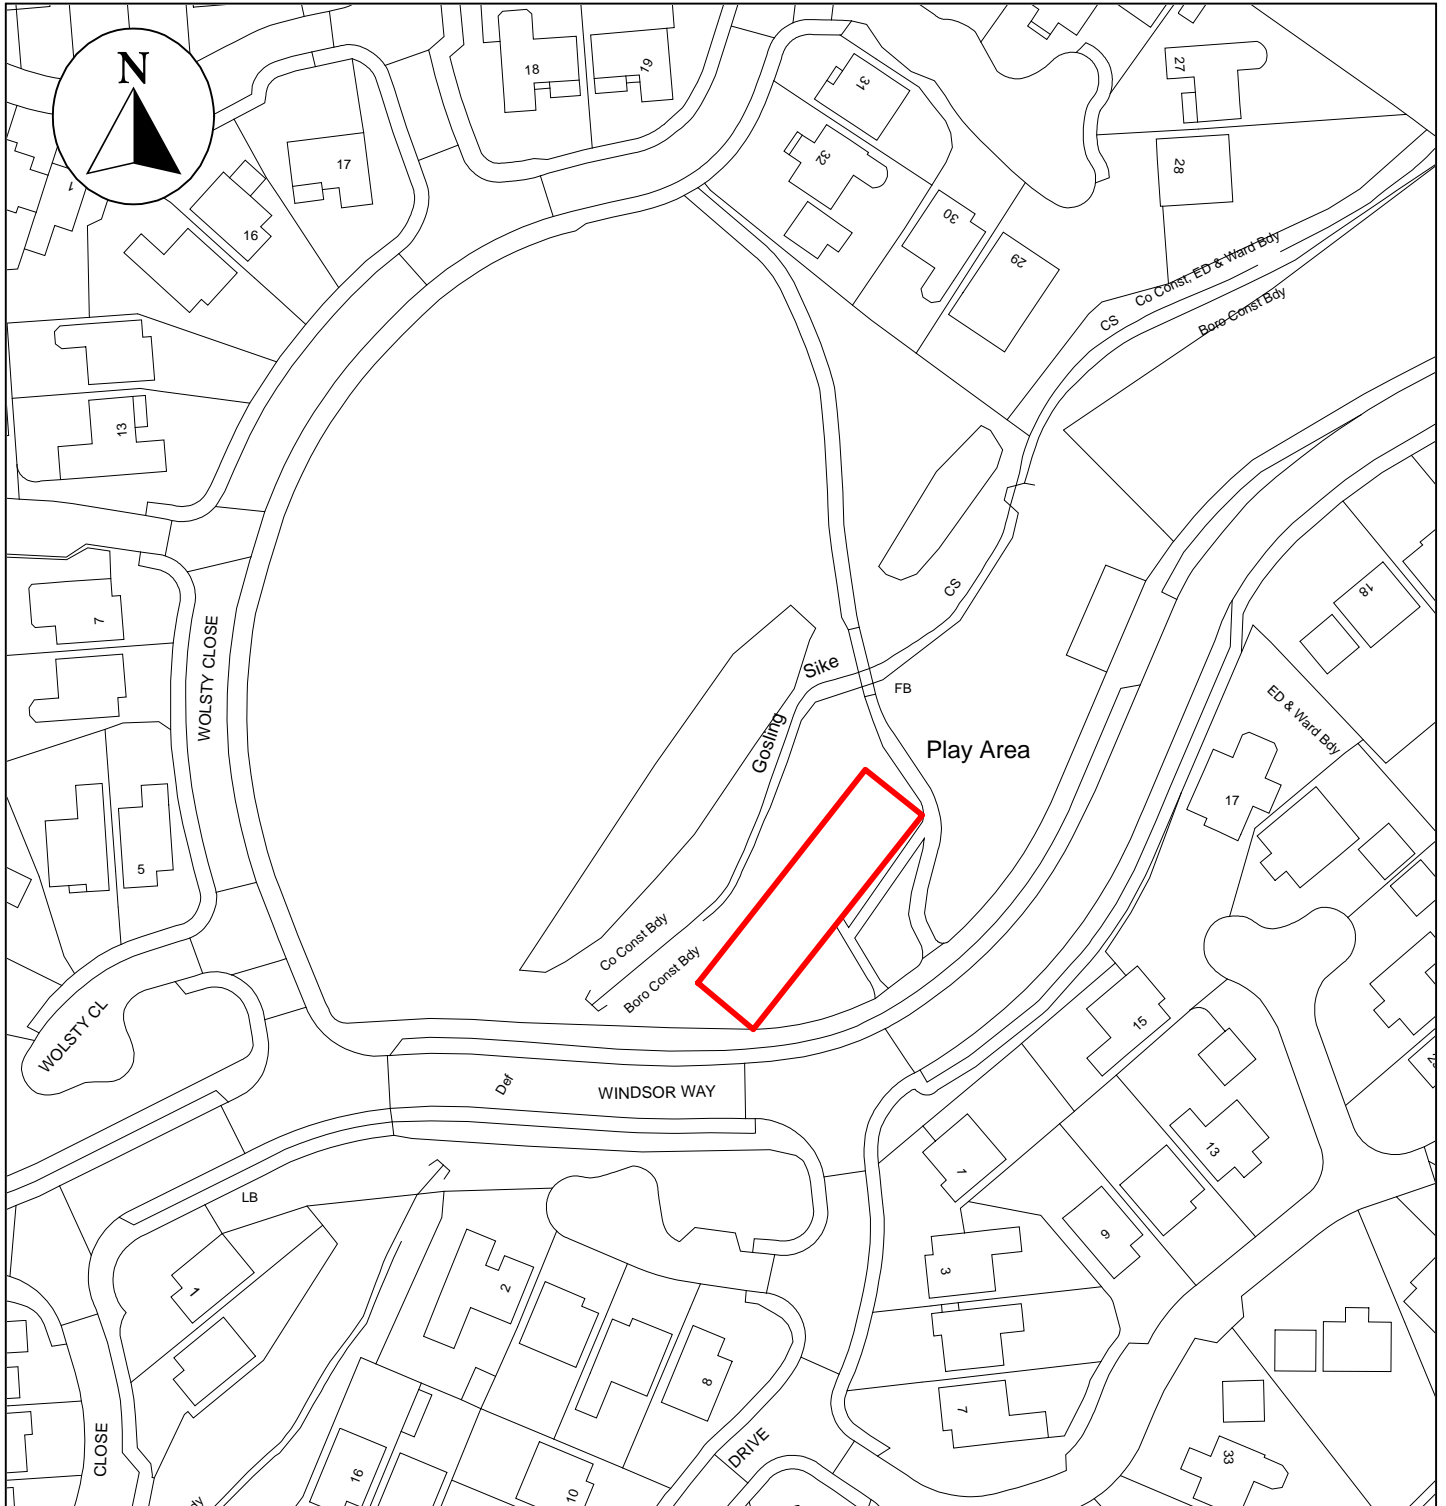

Public Space Protection Order Cumberland Council 2024

ANTI-SOCIAL BEHAVIOUR CRIME AND
POLICING ACT 2014

Land at Windsor Way, Carlisle, CA3 0QE

Neighbourhoods
Education and Enforcement
Allerdale House
Workington
CA14 3YJ

Scale: 1 : 1,000
Date: February 2024

©crown copyright database rights 2024
ordnance survey AC0000861732